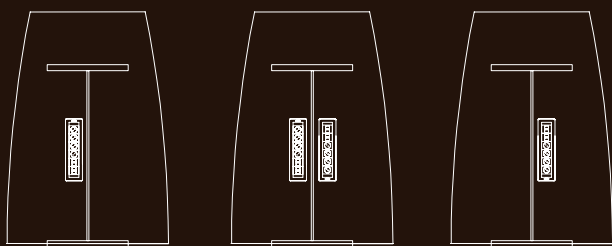

MEDIAPORT ARRANGEMENT

STATUS is the classic office furniture adapted to the new trends and needs dictated by the development of new technologies. Both desks and conference tables have discreetly built in mediaports. Elegance goes hand in hand with the utility.

MEDIAPORT ARRANGEMENT

PRESS AND TURN

The collection is completed by additional elements, making your office feel complete. Containers, cabinets and conference tables are specially designed to create a perfectly composed integrity.