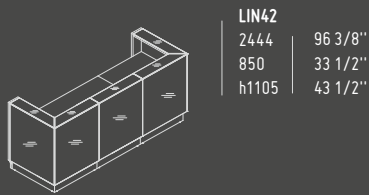

LINEA

AVAILABLE COLOURS

08 - BLACK

26 - ALUMINIUM
SATINATO

67 - WHITE
PASTEL

124 - SILVER
GLASS

134 - DARK
TURQUOISE GLASS

135 - YELLOW
GLASS

136 - FUCHSIA
GLASS

116 - BLACK
GLASS

117 - WHITE
GLASS