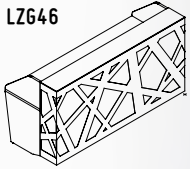

The reception desk with its original form should be enough to arrange every reception hall. It is very effective in dark rooms where it is lightened from the inside and fulfills a role of a spectacular halogen. White, metal openwork wreathing subtly round the body and contrasting with the highlighted interior is a very characteristic element of the reception desk. Beautiful frontal part of the counter hides ergonomic interior with a wide desk top which allows to organize work at the reception desk without any problems.

LZG46