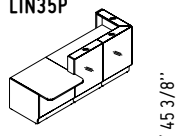

CHECK YOUR WIRELESS DEVICE
YOU CAN CONNECT NOW.

4

LIN33L

1856 mm / 73 1/8"

1122 mm / 44 1/4"

MM-2WP

1140 mm / 44 7/8"

720 mm / 28 3/8"

MM-PU

650 mm / 25 5/8"

650 mm / 25 5/8"

SNA20

2000 mm / 78 7/8"

90 mm / 3 1/2"

LIN35P

1150 mm / 45 3/8"