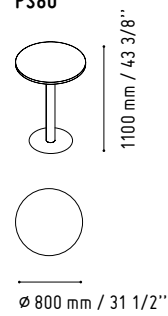

- 31 - CANADIAN OAK
- 73 - HIGH GLOSS WHITE
- 67 - WHITE PASTEL

PS80