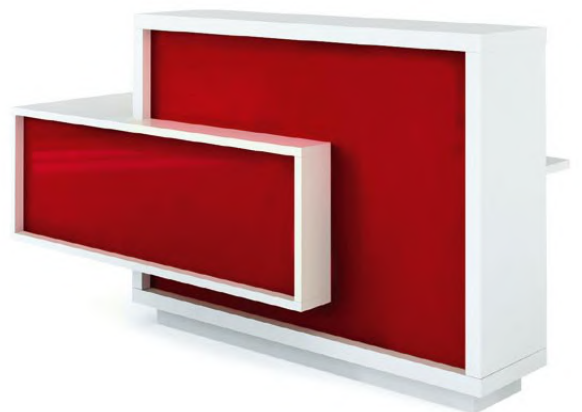

LF10

- 34 - CHESTNUT
- 73 - HIGH GLOSS WHITE

Ovo is a multifunctional reception desk dedicated to small rooms or customer service bureaus. Due to a lowered desk top it is easy to communicate with a client in a sitting position. The common part of the desk top allows to deal with documents easily and provides trouble-free communication. The lifted part of the reception desk includes a hidden computer stand and the vertical shelf for files and documents. Apart from ergonomics the Ovo reception desk offers an interesting form connecting a white oval of the desk top with a dark rectangle of the body and the frontal part of furniture produced in two optional colors - cocoa and chestnut.