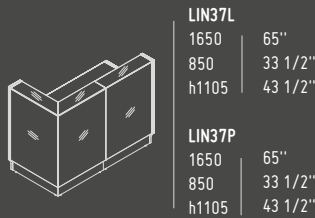

LINEA

AVAILABLE COLOURS

08 - BLACK

26 - ALUMINIUM
SATINATO

67 - WHITE
PASTEL

124 - SILVER
GLASS

134 - DARK
TURQUOISE GLASS

135 - YELLOW
GLASS

136 - FUCHSIA
GLASS

116 - BLACK
GLASS

117 - WHITE
GLASS