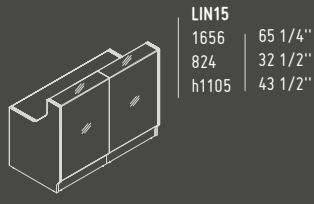

LINEA

AVAILABLE COLOURS

08 - BLACK

26 - ALUMINIUM
SATINATO

67 - WHITE
PASTEL

124 - SILVER
GLASS

134 - DARK
TURQUOISE GLASS

135 - YELLOW
GLASS

136 - FUCHSIA
GLASS

116 - BLACK
GLASS

117 - WHITE
GLASS