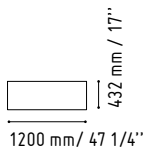

- 116 - BLACK GLASS
- 08 - BLACK

A2L06

- 08 - BLACK TAMBOUR
- 08 - BLACK