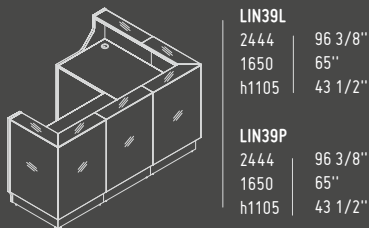

LINEA

AVAILABLE COLOURS

08 - BLACK

26 - ALUMINIUM
SATINATO

67 - WHITE
PASTEL

124 - SILVER
GLASS

134 - DARK
TURQUOISE GLASS

135 - YELLOW
GLASS

136 - FUCHSIA
GLASS

116 - BLACK
GLASS

117 - WHITE
GLASS