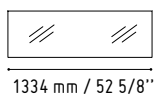

IM21S

432 mm / 17"

1334 mm / 52 5/8"

SNL16

1440 mm / 56 3/4"

ZEN

LZE10

680 mm / 26 3/4"