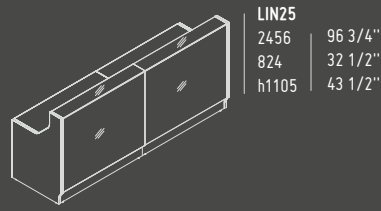

LINEA

AVAILABLE COLOURS

08 - BLACK

26 - ALUMINIUM
SATINATO

67 - WHITE
PASTEL

124 - SILVER
GLASS

134 - DARK
TURQUOISE GLASS

135 - YELLOW
GLASS

136 - FUCHSIA
GLASS

116 - BLACK
GLASS

117 - WHITE
GLASS