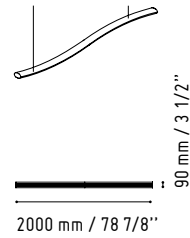

A2L06

1200 mm / 47 1/4"

432 mm / 17"

MM-2N

1440 mm / 56 3/4"

720 mm / 28 3/8"

MM-PM

450 mm / 17 3/4"

CHECK YOUR WIRELESS DEVICE
YOU CAN CONNECT NOW.

4

LIN33L

1856 mm / 73 1/8"

1122 mm / 44 1/4"

MM-2WP

1140 mm / 44 7/8"

720 mm / 28 3/8"

2650 mm / 104 3/8"

- 117 - WHITE GLASS
- 67 - WHITE PASTEL

SSL15

590 mm / 23 1/4"

1500 mm / 59 1/8"

- WHITE GLOSS

IM21S

432 mm / 17"

1334 mm / 52 5/8"

- 117 - WHITE GLASS
- 67 - WHITE PASTEL

LINEA

LIN40L

**MM-PU x 3 +
MM-ON x 3 +
MM-PO x 3**

SNA20

-  117 - WHITE GLASS
-  67 - WHITE PASTEL

-  CUZ13 - RED
-  CUZ12 - GREY