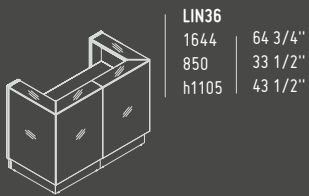

LINEA

AVAILABLE COLOURS

08 - BLACK

26 - ALUMINIUM
SATINATO

67 - WHITE
PASTEL

124 - SILVER
GLASS

134 - DARK
TURQUOISE GLASS

135 - YELLOW
GLASS

136 - FUCHSIA
GLASS

116 - BLACK
GLASS

117 - WHITE
GLASS