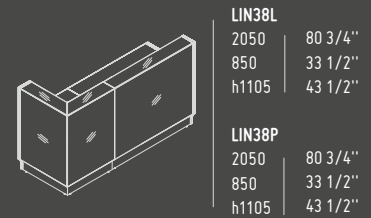

LINEA

AVAILABLE COLOURS

08 - BLACK

26 - ALUMINIUM
SATINATO

67 - WHITE
PASTEL

124 - SILVER
GLASS

134 - DARK
TURQUOISE GLASS

135 - YELLOW
GLASS

136 - FUCHSIA
GLASS

116 - BLACK
GLASS

117 - WHITE
GLASS