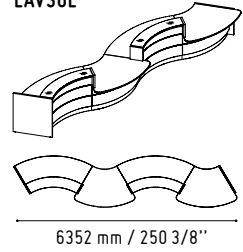

LAV36L

- 74 - HIGH GLOSS ORANGE
- 73 - HIGH GLOSS WHITE
- 67 - WHITE PASTEL