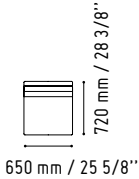

- CUZ2A - VIOLET
- CUZ12 - GREY