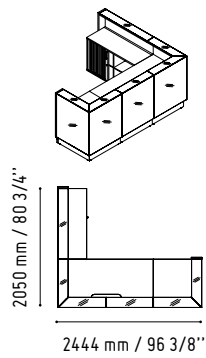

LINEA

LIN40L

**MM-PU x 3 +
MM-ON x 3 +
MM-PO x 3**

SNA20

- 117 - WHITE GLASS
- 67 - WHITE PASTEL

- CUZ13 - RED
- CUZ12 - GREY

- WHITE GLOSS