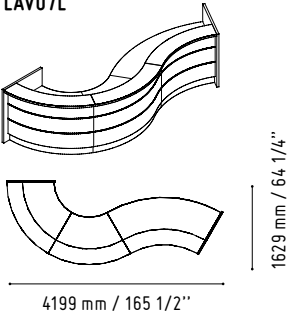

Due to a wide range of available elements the shape of the Valde reception desk can be configured in various forms — from a circle through an arch to angular and simple blocks. It allows to arrange even small reception rooms without any problems.

LAV07L