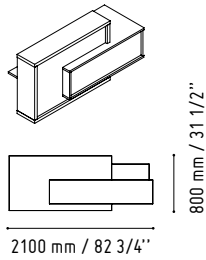

LF10

- 34 - CHESTNUT
- 73 - HIGH GLOSS WHITE