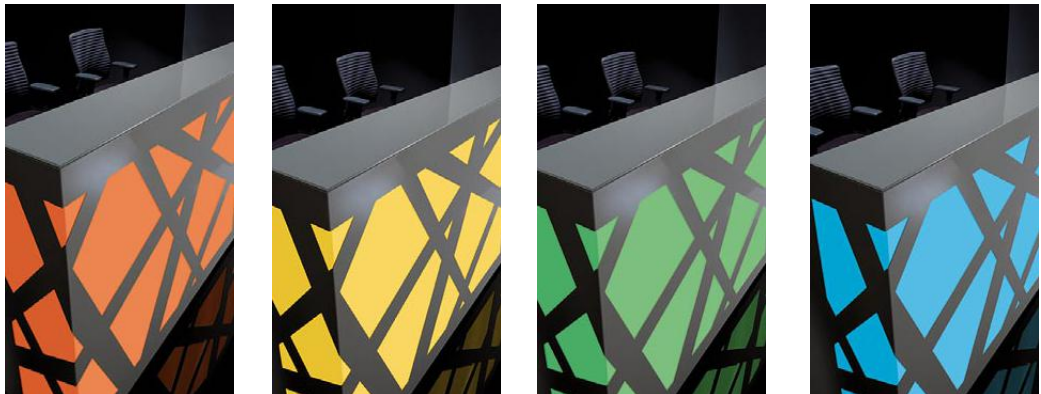

ZIG-ZAG

LZ655

1180 / 46 1/2"

4200 mm / 165 1/2"

67 - WHITE PASTEL

reddot design award
winner 2012

REMOTE CONTROL

RGBW LED lighting steered with a remote control allows to regulate the intensity and the color of light automatically. Pressing one button changes the color of the reception desk and allows to light the counter in accordance with the selected program with monotonous or pulsating rhythmical colors.

LZ646

880 mm / 34 5/8"

2200 mm / 86 3/4"

67 - WHITE PASTEL