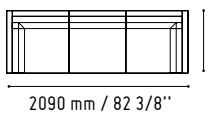

720 mm / 28 3/8"

2090 mm / 82 3/8"