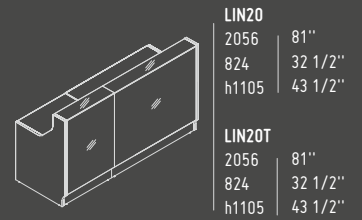

LINEA

AVAILABLE COLOURS

08 - BLACK

26 - ALUMINIUM
SATINATO

67 - WHITE
PASTEL

124 - SILVER
GLASS

134 - DARK
TURQUOISE GLASS

135 - YELLOW
GLASS

136 - FUCHSIA
GLASS

116 - BLACK
GLASS

117 - WHITE
GLASS