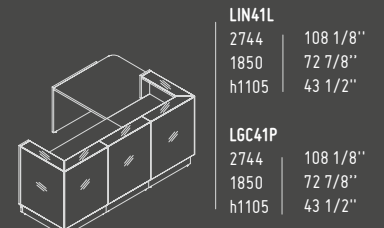

LINEA

AVAILABLE COLOURS

08 - BLACK

26 - ALUMINIUM
SATINATO

67 - WHITE
PASTEL

124 - SILVER
GLASS

134 - DARK
TURQUOISE GLASS

135 - YELLOW
GLASS

136 - FUCHSIA
GLASS

116 - BLACK
GLASS

117 - WHITE
GLASS