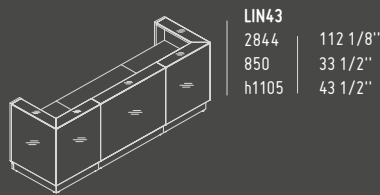

LINEA

AVAILABLE COLOURS

08 - BLACK

26 - ALUMINIUM
SATINATO

67 - WHITE
PASTEL

124 - SILVER
GLASS

134 - DARK
TURQUOISE GLASS

135 - YELLOW
GLASS

136 - FUCHSIA
GLASS

116 - BLACK
GLASS

117 - WHITE
GLASS