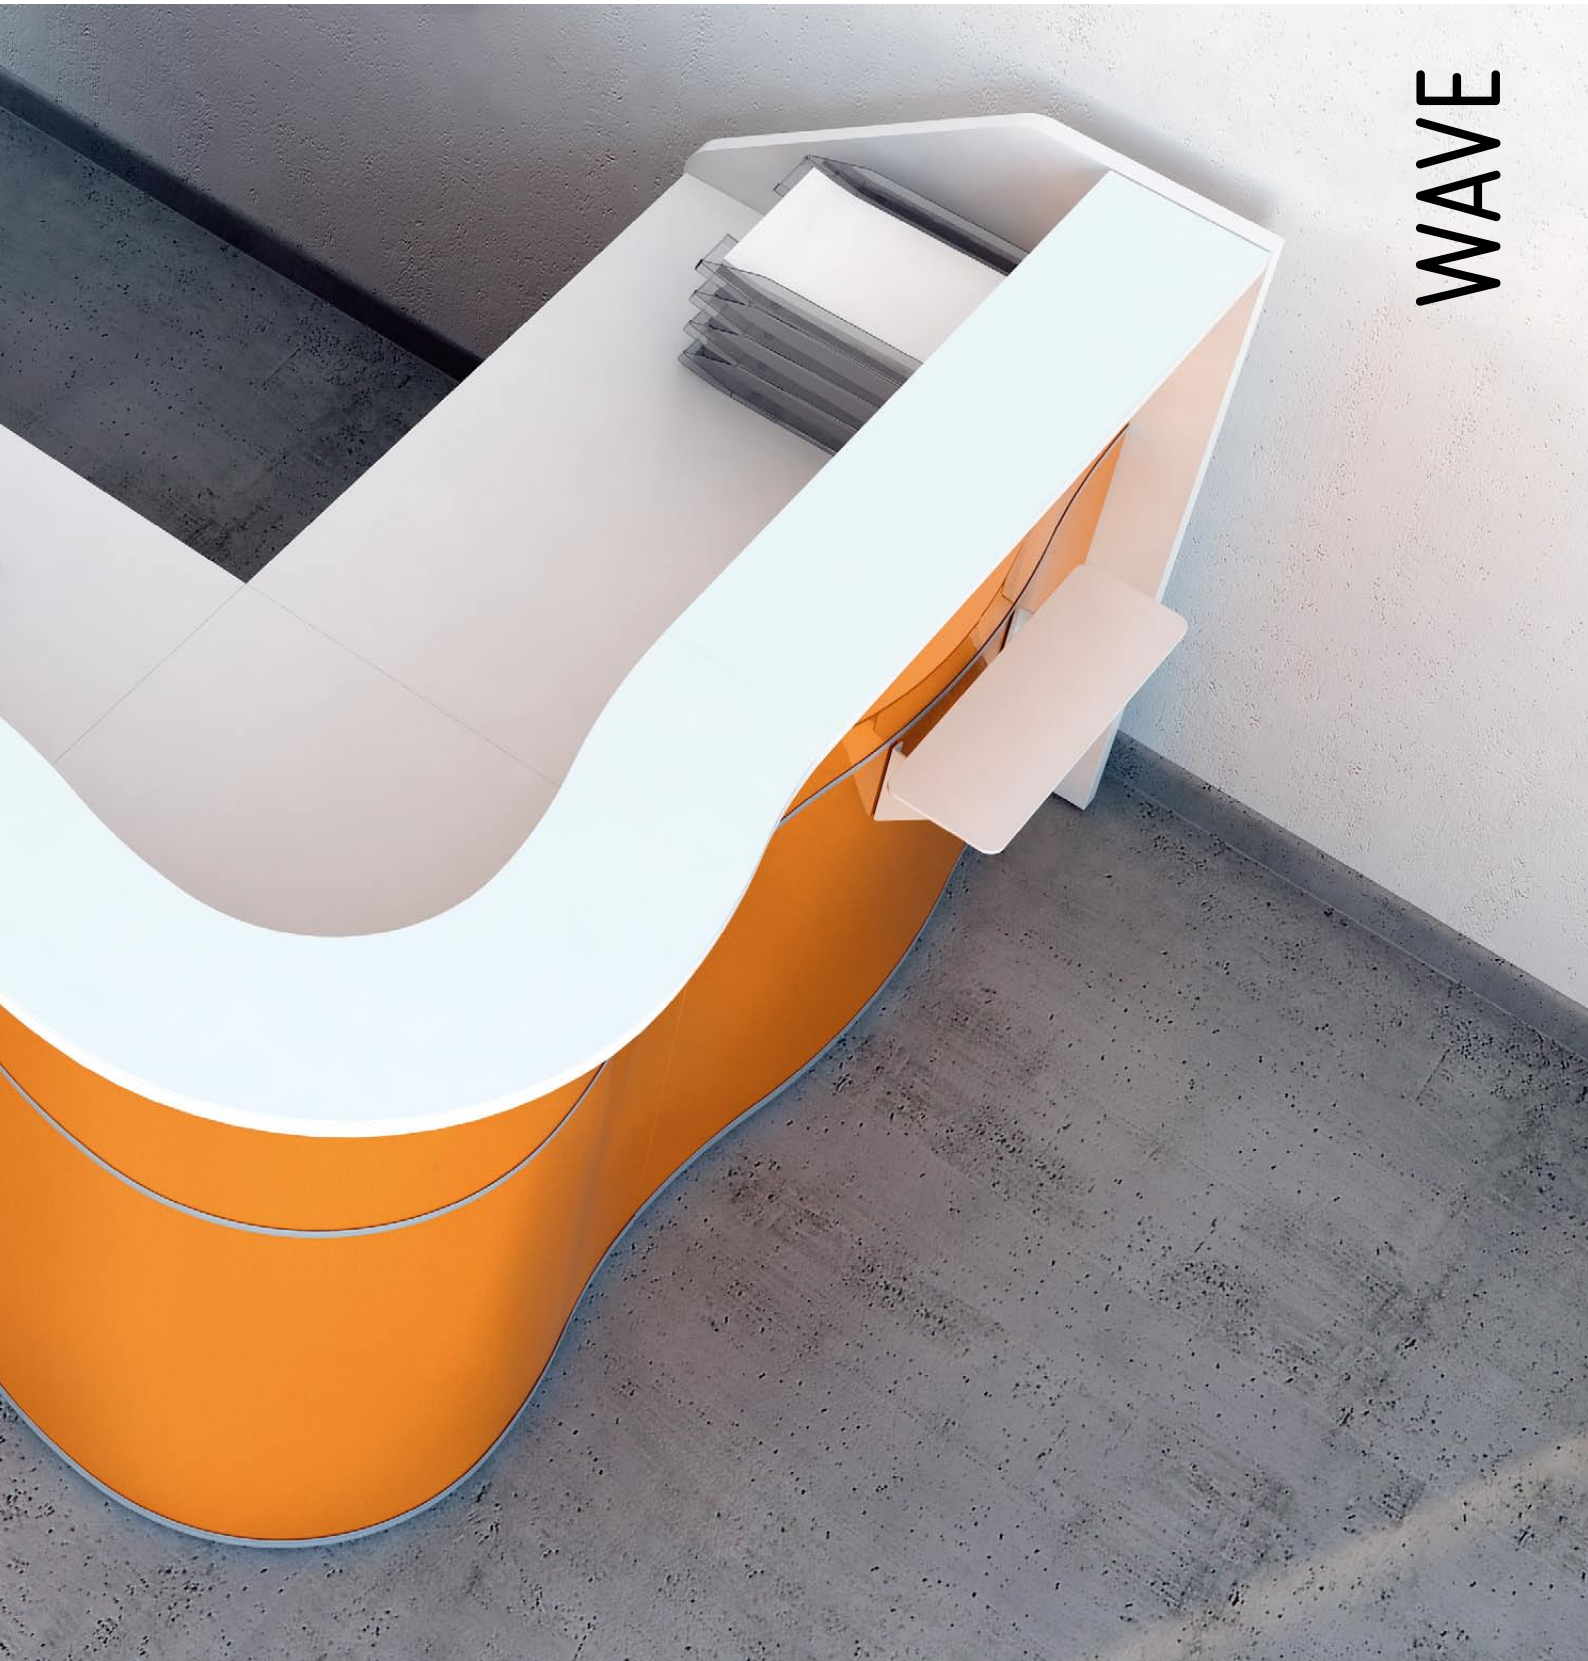

WAVE

LUV40P + 2xLUV09

2780 mm / 109 1/2"

74 - HIGH GLOSS
ORANGE

67 - WHITE PASTEL