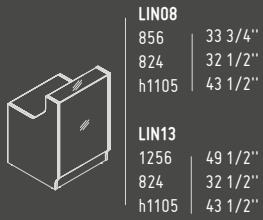

LINEA

AVAILABLE COLOURS

08 - BLACK

26 - ALUMINIUM
SATINATO

67 - WHITE
PASTEL

124 - SILVER
GLASS

134 - DARK
TURQUOISE GLASS

135 - YELLOW
GLASS

136 - FUCHSIA
GLASS

116 - BLACK
GLASS

117 - WHITE
GLASS