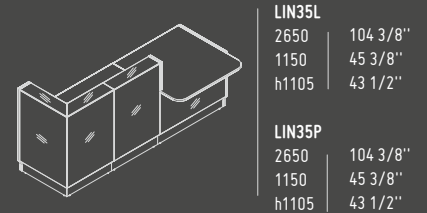

LINEA

AVAILABLE COLOURS

08 - BLACK

26 - ALUMINIUM
SATINATO

67 - WHITE
PASTEL

124 - SILVER
GLASS

134 - DARK
TURQUOISE GLASS

135 - YELLOW
GLASS

136 - FUCHSIA
GLASS

116 - BLACK
GLASS

117 - WHITE
GLASS