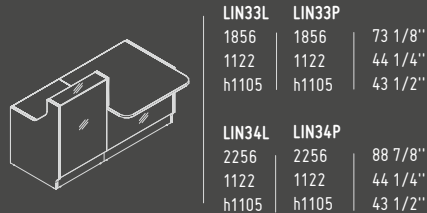

LINEA

AVAILABLE COLOURS

08 - BLACK

26 - ALUMINIUM
SATINATO

67 - WHITE
PASTEL

124 - SILVER
GLASS

134 - DARK
TURQUOISE GLASS

135 - YELLOW
GLASS

136 - FUCHSIA
GLASS

116 - BLACK
GLASS

117 - WHITE
GLASS