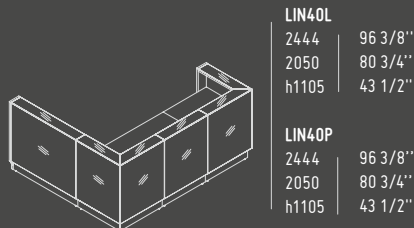

LINEA

AVAILABLE COLOURS

08 - BLACK

26 - ALUMINIUM
SATINATO

67 - WHITE
PASTEL

124 - SILVER
GLASS

134 - DARK
TURQUOISE GLASS

135 - YELLOW
GLASS

136 - FUCHSIA
GLASS

116 - BLACK
GLASS

117 - WHITE
GLASS