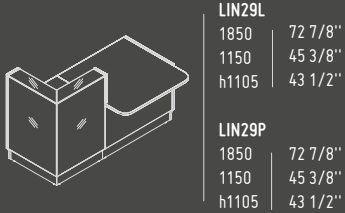

LINEA

AVAILABLE COLOURS

08 - BLACK

26 - ALUMINIUM
SATINATO

67 - WHITE
PASTEL

124 - SILVER
GLASS

134 - DARK
TURQUOISE GLASS

135 - YELLOW
GLASS

136 - FUCHSIA
GLASS

116 - BLACK
GLASS

117 - WHITE
GLASS