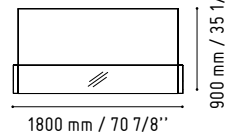

Opposites attract.

Arctic summer - ice flow warmed up with the glow - tube lighting.
The fancy design of this reception desk is intended for people with imagination,
who appreciate elegance and dislike monotony.

LAS18